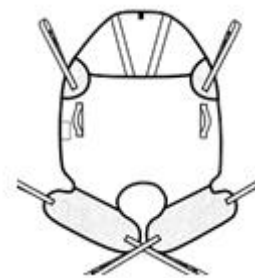

Size: XL Product Code: **S1075-5** £85.10

### Natural-Fit In Situ Sling

3D TechMesh, Head Support

Double Security Clips

Size: L SWL: **200 kg** Product Code: **S1200-4** £94.82

Size: XXL SWL:**300 kg** Product Code: **S1200-6** £115.32