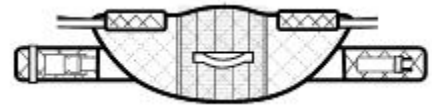

### Active-Fit Stand Aid Sling

Polyester, Chest Strap and Buckle

Dosec Clip Fixing

200 kg SWL

Size: L

Product Code: **S1091-4** £82.88

### Active-Fit Stand Aid Sling

Polyester, Chest Strap and Buckle

Loop Fixing

200 kg SWL

Size: S

Product Code: **S1090-2** £59.86