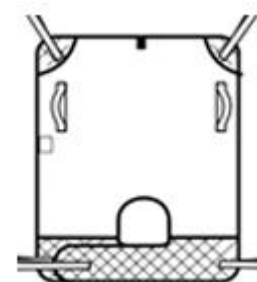

### **Clip Fit Transfer Sling**

Polyester, Padded Legs, Head support  
Dosec Clip Fixing

2 Size: **S** SWL: **200 kg**, Product Code: **S1070-2** **£72.78**  
Size: **XL** SWL: **200 kg**, Product Code: **S1070-5** **£83.00**  
Size: **XXL** SWL: **300 KG** Product Code: **S1070-6** **£93.28**

### **Pro-Fit Sling**

Mesh, Deluxe Leg, Head Support  
Loop Fixing  
200 kg SWL

2 Size: **S** Product Code: **S1031-2** **£71.65**  
Size: **M** Product Code: **S1031-3** **£71.65**  
Size: **L** Product Code: **S1031-4** **£71.65**

### **Pronto-Fit Sling**

Mesh, Padded Legs  
Loop Fixing  
200 kg SWL

Size: **L** Product Code: **S1001-4** **£53.05**  
Size: **XL** Product Code: **S1001-5** **£63.30**

### **Pro-Fit Sling**

Mesh, Deluxe Leg, Padded Leg Paddles  
Loop Fixing  
200 kg SWL

Size: **M** Product Code: **S1021-3** **£60.40**  
Size: **L** Product Code: **S1021-4** **£60.40**