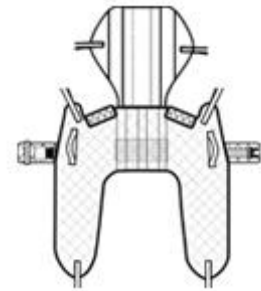

### Secure-Fit Sling

Polyester, Padded Legs

Loop Fixing

200 kg SWL

Size: M

Product Code: **S1040-3** £52.59

### Agile-Fit Sling

Polyester, Head Support, Chest Strap and Buckle

Loop Fixing

200 kg SWL

Size: M Product Code: **S1060-3** £74.85

Size: L Product Code: **S1060-4** £74.85

Size: XL Product Code: **S1060-5** £85.10

### Clip-Fit Toileting Sling

Polyester, Head Support, Chest Strap and Buckle

Dosec Clip Fixing

200 kg SWL

Size: S Product Code: **S1075-2** £74.85

Size: M Product Code: **S1075-3** £74.85

Size: L Product Code: **S1075-4** £74.85

Size: XL Product Code: **S1075-5** £85.10