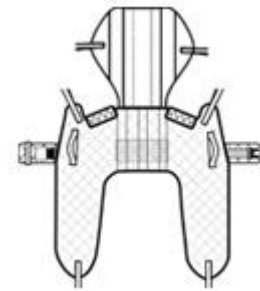

### Agile-Fit Sling

Polyester, Head Support, Chest Strap and Buckle

Loop Fixing

200 kg SWL

Size: M Product Code: **S1060-3** £74.85

Size: L Product Code: **S1060-4** £74.85

Size: XL Product Code: **S1060-5** £85.10

### Clip-Fit Toileting Sling

Polyester, Head Support, Chest Strap and Buckle

Dosec Clip Fixing

200 kg SWL

Size: S Product Code: **S1075-2** £74.85

Size: M Product Code: **S1075-3** £74.85

Size: L Product Code: **S1075-4** £74.85

Size: XL Product Code: **S1075-5** £85.10

### Natural-Fit In Situ Sling

3D TechMesh, Head Support

Double Security Clips

Size: L SWL: **200 kg** Product Code: **S1200-4** £94.82

Size: XXL SWL:**300 kg** Product Code: **S1200-6** £115.32