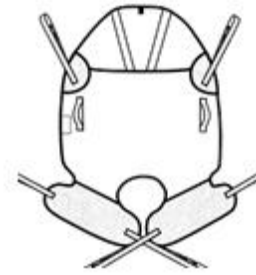

### Natural-Fit In Situ Sling

3D Techmesh, Head Support

Loop Fixing

200 kg SWL

Size:XS Product Code: **S1150** £82.50

### Secure-Fit Sling

Mesh, Universal Leg Design

Loop Fixing

200 kg SWL

Size: M

Product Code: **S1041-3** £59.38

### Pronto-Fit Sling

Mesh, Padded Legs, Head Support

Loop Fixing

200 kg SWL

Size: L

Product Code: **S1011-4** £64.27