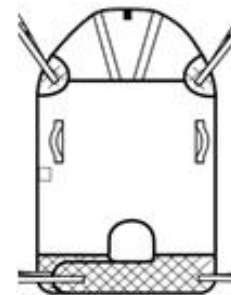

### **Clip Fit Transfer Sling**

Polyester, Padded Legs, Head support  
Dosec Clip Fixing

2 Size: **S** SWL: **200 kg**, Product Code: **S1070-2** **£72.78**  
Size: **XL** SWL: **200 kg**, Product Code: **S1070-5** **£83.00**  
Size: **XXL** SWL: **300 KG** Product Code: **S1070-6** **£93.28**

### **Pro-Fit Sling**

Mesh, Deluxe Leg, Head Support  
Loop Fixing  
200 kg SWL

2 Size: **S** Product Code: **S1031-2** **£71.65**  
Size: **M** Product Code: **S1031-3** **£71.65**  
Size: **L** Product Code: **S1031-4** **£71.65**

### **Pronto-Fit Sling**

Mesh, Padded Legs  
Loop Fixing  
200 kg SWL

Size: **L** Product Code: **S1001-4** **£53.05**  
Size: **XL** Product Code: **S1001-5** **£63.30**