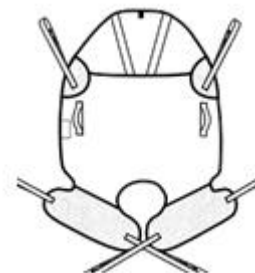

### Natural-Fit In Situ Sling

3D TechMesh, Head Support

Double Security Clips

Size: L SWL: **200 kg** Product Code: **S1200-4** £94.82

Size: XXL SWL:**300 kg** Product Code: **S1200-6** £115.32

### Natural-Fit In Situ Sling

3D Techmesh, Head Support

Loop Fixing

200 kg SWL

Size:XS Product Code: **S1150** £82.50

### Secure-Fit Sling

Mesh, Universal Leg Design

Loop Fixing

200 kg SWL

Size: M

Product Code: **S1041-3** £59.38